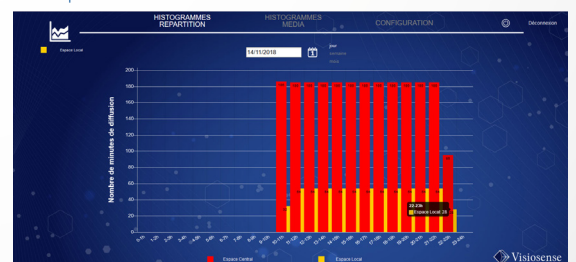

A medium is always broadcast in its entirety, it is not divisible.

Ability to combine with the concept of time limitation and the function interlacing spaces.

Configuration in the SVS software

← Limitation  
← Interweaving

Configuration PubManager

Setpoint example: cursor at 66% central and 34% local

Time distribution between the two spaces. Example here 66% in central and 34% local

Media distribution: Central and local space