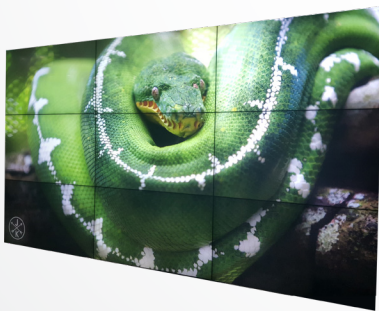

Key features

Manage your large scale displays with the standard VsBox. Applications for **XXL surfaces** ie : monitoring screens for the operational, control, information and command rooms, security etc.

SPREAD ON A XXL DISPLAY SURFACE

The wall can be realized in two ways:

- By simple chaining of the screens
- Or by adding a controller (optional) to increase the resolution.

The VsBox provides 4K in full surface with more the flexibility of a partition of the wall in 4 zones full HD. Inlay of 4 banners maximum

sources:

- Main DisplayPort 1.2 Input: 4096 x 2160 @ 60fps
- An HDMI 1.4 input

The user interface is very intuitive and the VsBox provides programming and configuration dynamic multitude of display scenarios on the wall.