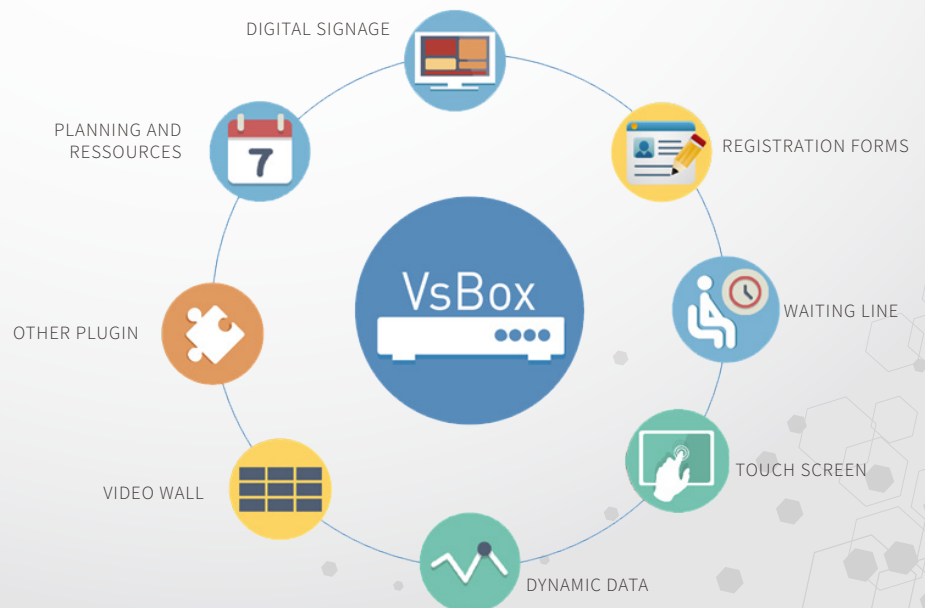

#### ESSENTIAL

- Security and robustness of the Linux system; Encrypted IP frames
- Display-Port-1.2 Outputs-1.2, HDMI, VGA, 3.5mm Jack Audio, Usb-3.0
- Low Power Consumption, 120GB SSD Disk
- Flat and compact housing with vesa bracket

## 02 EXTENSIONS

A digital signage solution with many extensions for all specific needs

video walls

Totem